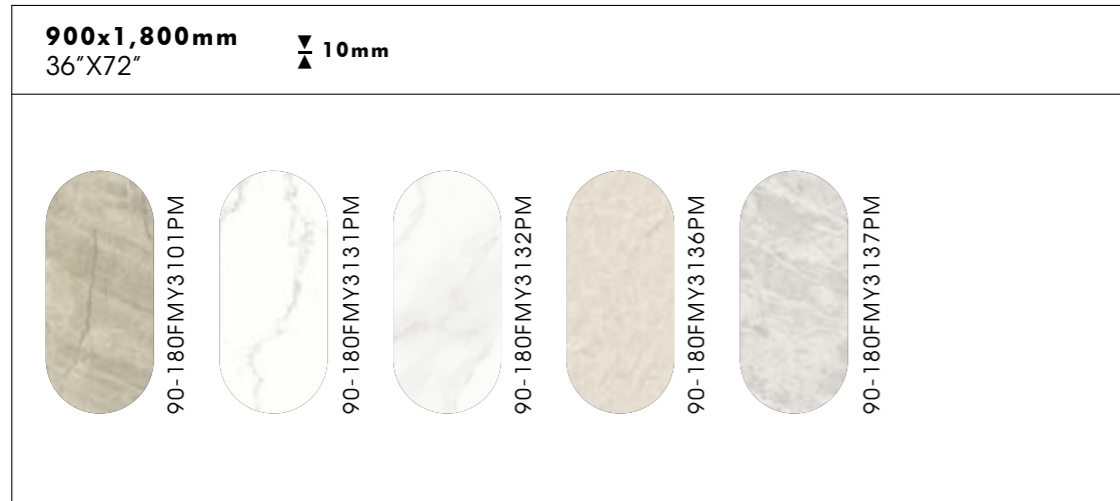

GEM STONE

GEM STONE

SURFACES

900x1,800mm
36"X72"

GEM STONE

wall & floor
90-180FMY3131PM 900x1,800mm 36"X72"

GEM STONE wall & floor
90-180FMY3101PM 900x1,800mm 36"X72"

GEM STONE

▽ 10mm
▲

90-180FMY3101PM

900x1,800mm Glazed-Polished Phases:5
36"X72"

90-180FMY3131PM

900x1,800mm Glazed-Polished Phases:16
36"X72"

GEM STONE

▽ 10mm
▲

90-180FMY3132PM

900x1,800mm Glazed-Polished Phases:6
36"X72"

90-180FMY3136PM

900x1,800mm Glazed-Polished Phases:7
36"X72"

90-180FMY3137PM

900x1,800mm Glazed-Polished Phases:8
36"X72"

GEM STONE

SURFACES

1,500x1,500mm
59"X59"

1,500x1,500mm Glazed-Polished Phases:4
59"X59"

15FMY3520PM

1,500x1,500mm Glazed-Polished Phases:4
59"X59"

Content table

SIMPLE LUXURY

800x2,400mm 32"X96"